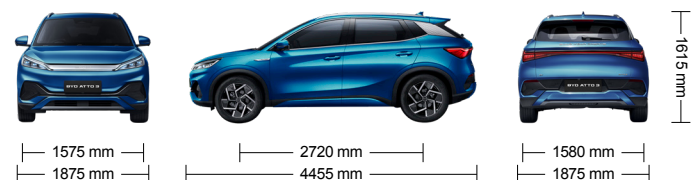

Dimensions