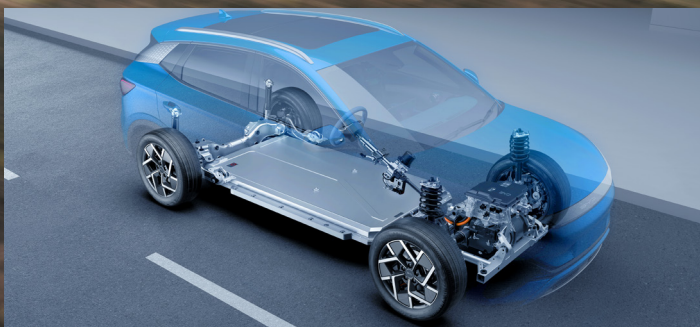

BYD

BYD ATTO 3

ELEVATE VERSATILITY

LED Light

LED Taillights

e-Platform 3.0

BYD Blade Battery

15.6-inch Intelligent Rotating Touch Screen

Exterior color		Interior
Ski White	Blue+Grey	
Surf Blue		
Forest Green		
Boulder Grey	Blue+Black	
Cosmos Black		

Specification & features may vary from actual vehicle being sold. Changes in colours and equipments are subjects to change without prior notice.