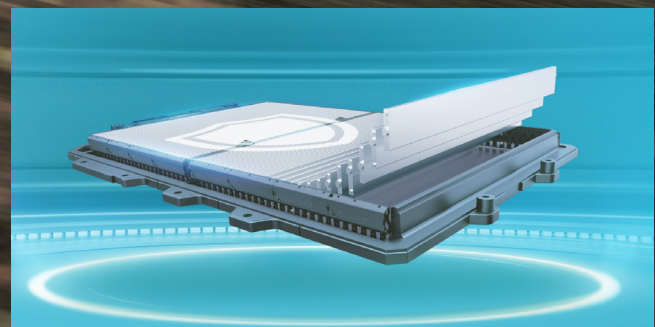

BYD

BYD ATTO 3

ELEVATE VERSATILITY

LED Light

LED Taillights

e-Platform 3.0

BYD Blade Battery

15.6-inch Intelligent Rotating Touch Screen

Exterior color		Interior
Ski White	Blue+Grey	
Surf Blue		
Forest Green		
Boulder Grey	Blue+Black	
Cosmos Black		

Specification & features may vary from actual vehicle being sold. Changes in colours and equipments are subjects to change without prior notice.